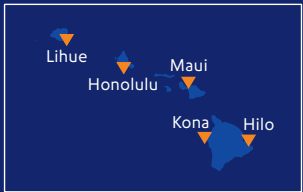

Cargo Service Map

Additional Interline Destinations

- ▼ Pago Pago, American Samoa (PPG)
- ▼ Papeete/Tahiti, French Polynesia (PPT)
- ▼ Seoul, Republic of Korea (ICN)
- ▼ Sydney, Australia (SYD)
- ▼ Tokyo, Japan (HND)

Legend

- Service provided by Southwest Cargo[®]
- Service available via complimentary road feeder service
- ▼ Service provided by WestJet[®] or Hawaiian Airlines[®]

Cargo service to/from MEX is scheduled to begin in July 2018. Cargo service to/from CUN, PVR, SJD, PUJ, and MBI is scheduled to begin in August 2018. All shipments to Canada are handled by WestJet Airlines Cargo once transferred in LAS Vegas (LAS) or Orlando (MCO). All shipments to Hawaiian Airlines destinations are handled by Hawaiian Airlines once transferred in Las Vegas (LAS), Phoenix (PHX), or Seattle (SEA). Southwest Cargo service is not currently available in all Southwest[®] cities.