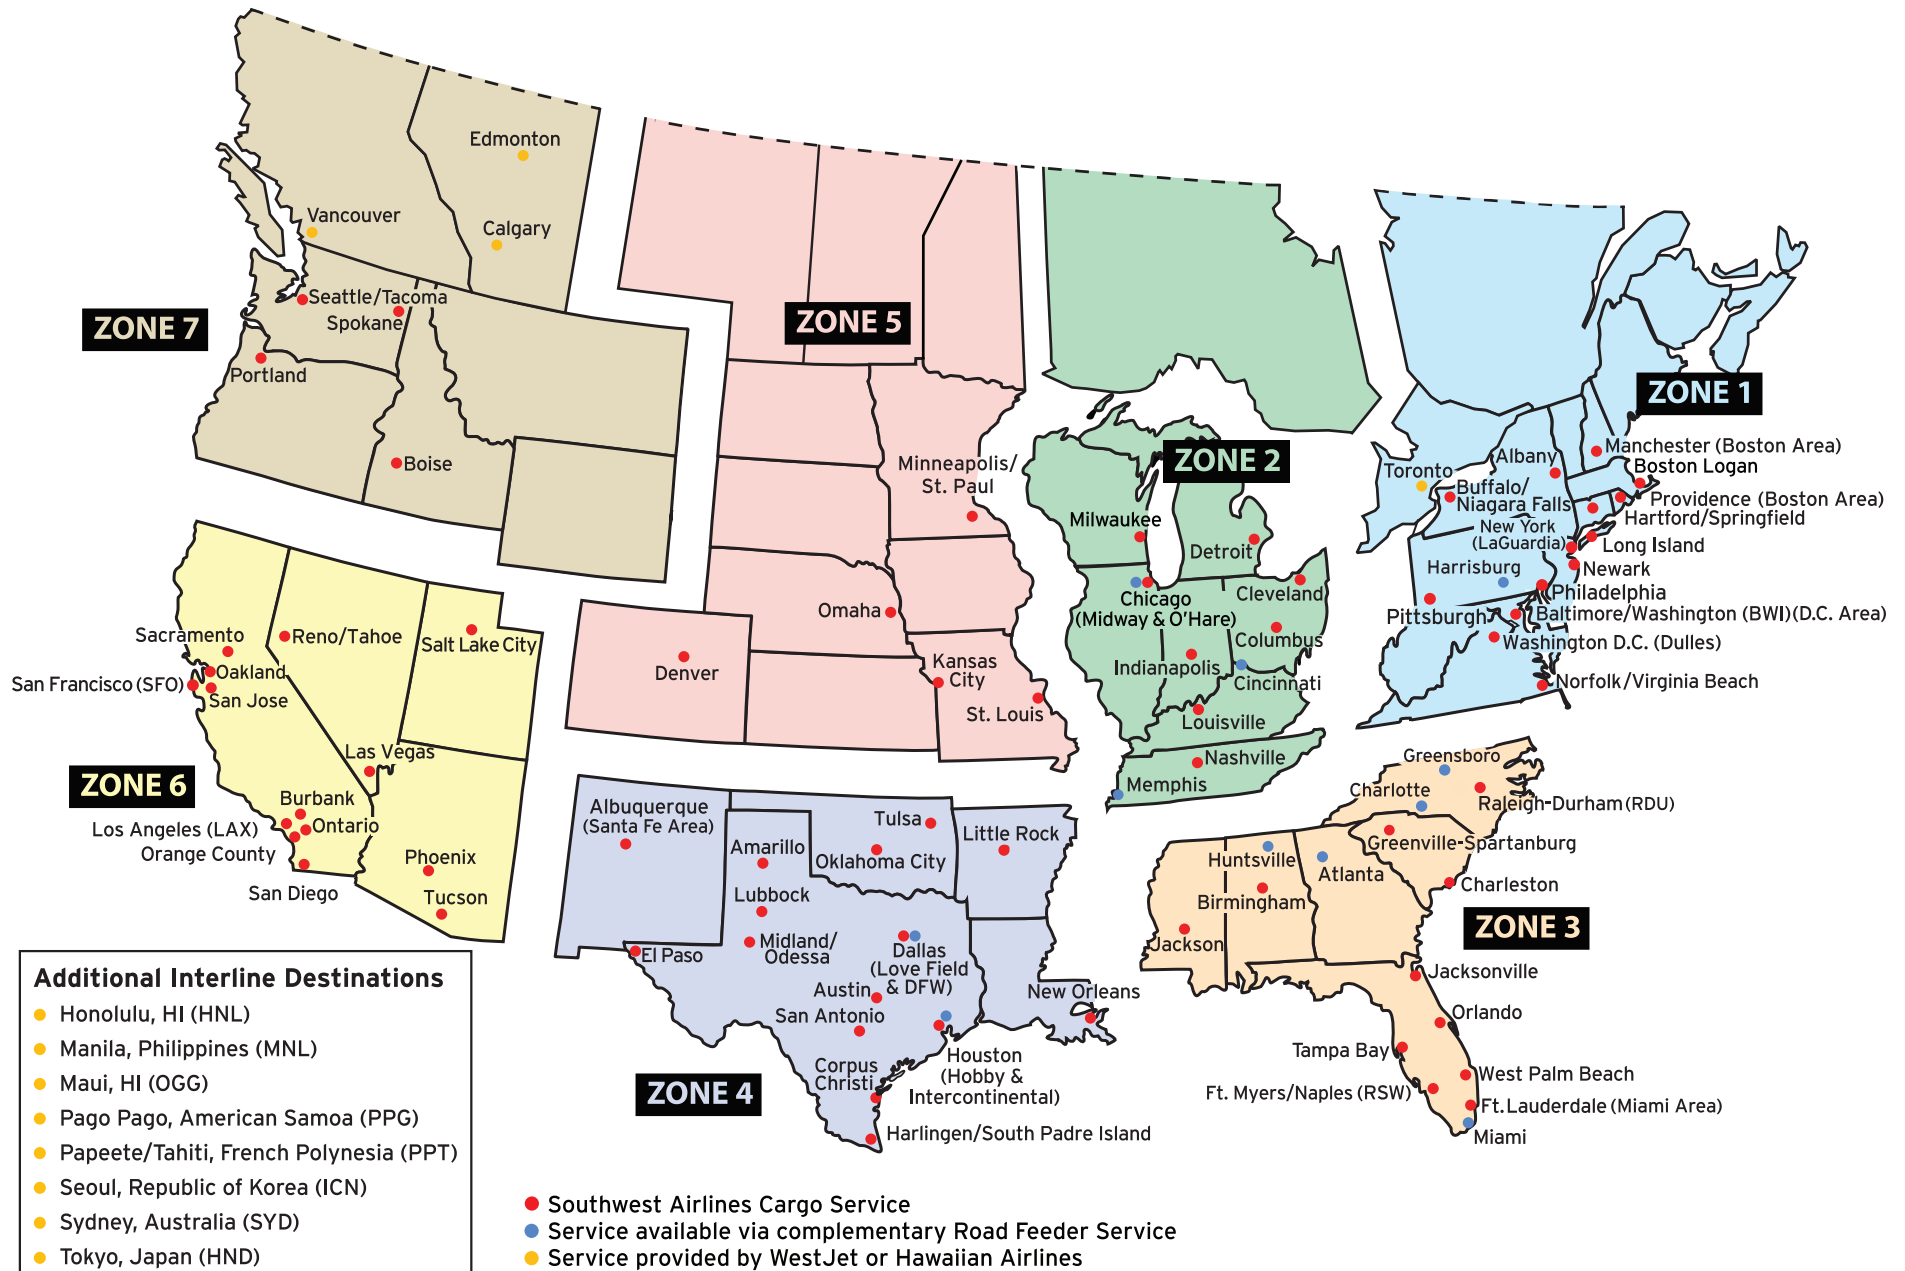

SOUTHWEST AIRLINES® CARGO SERVICE MAP

*All shipments to Canada transfer from Southwest Airlines Cargo to WestJet Airlines Cargo in Las Vegas (LAS) or Orlando (MCO). The flying of these shipments from Las Vegas or Orlando to Canada is performed by WestJet Airlines. All shipments to Hawaiian Airlines destinations transfer from Southwest Airlines Cargo to Hawaiian Airlines Cargo in Las Vegas (LAS), Phoenix (PHX), or Portland (PDX). The flying of these shipments to Hawaiian Airlines destinations is performed by Hawaiian Airlines. Due to time requirements, only Next Flight Guaranteed (NFG) and FREIGHT services are available to our interline destinations. Southwest Support® service is not available to our interline destinations. Southwest Airlines Cargo service is not currently available at Panama City Beach (ECP).